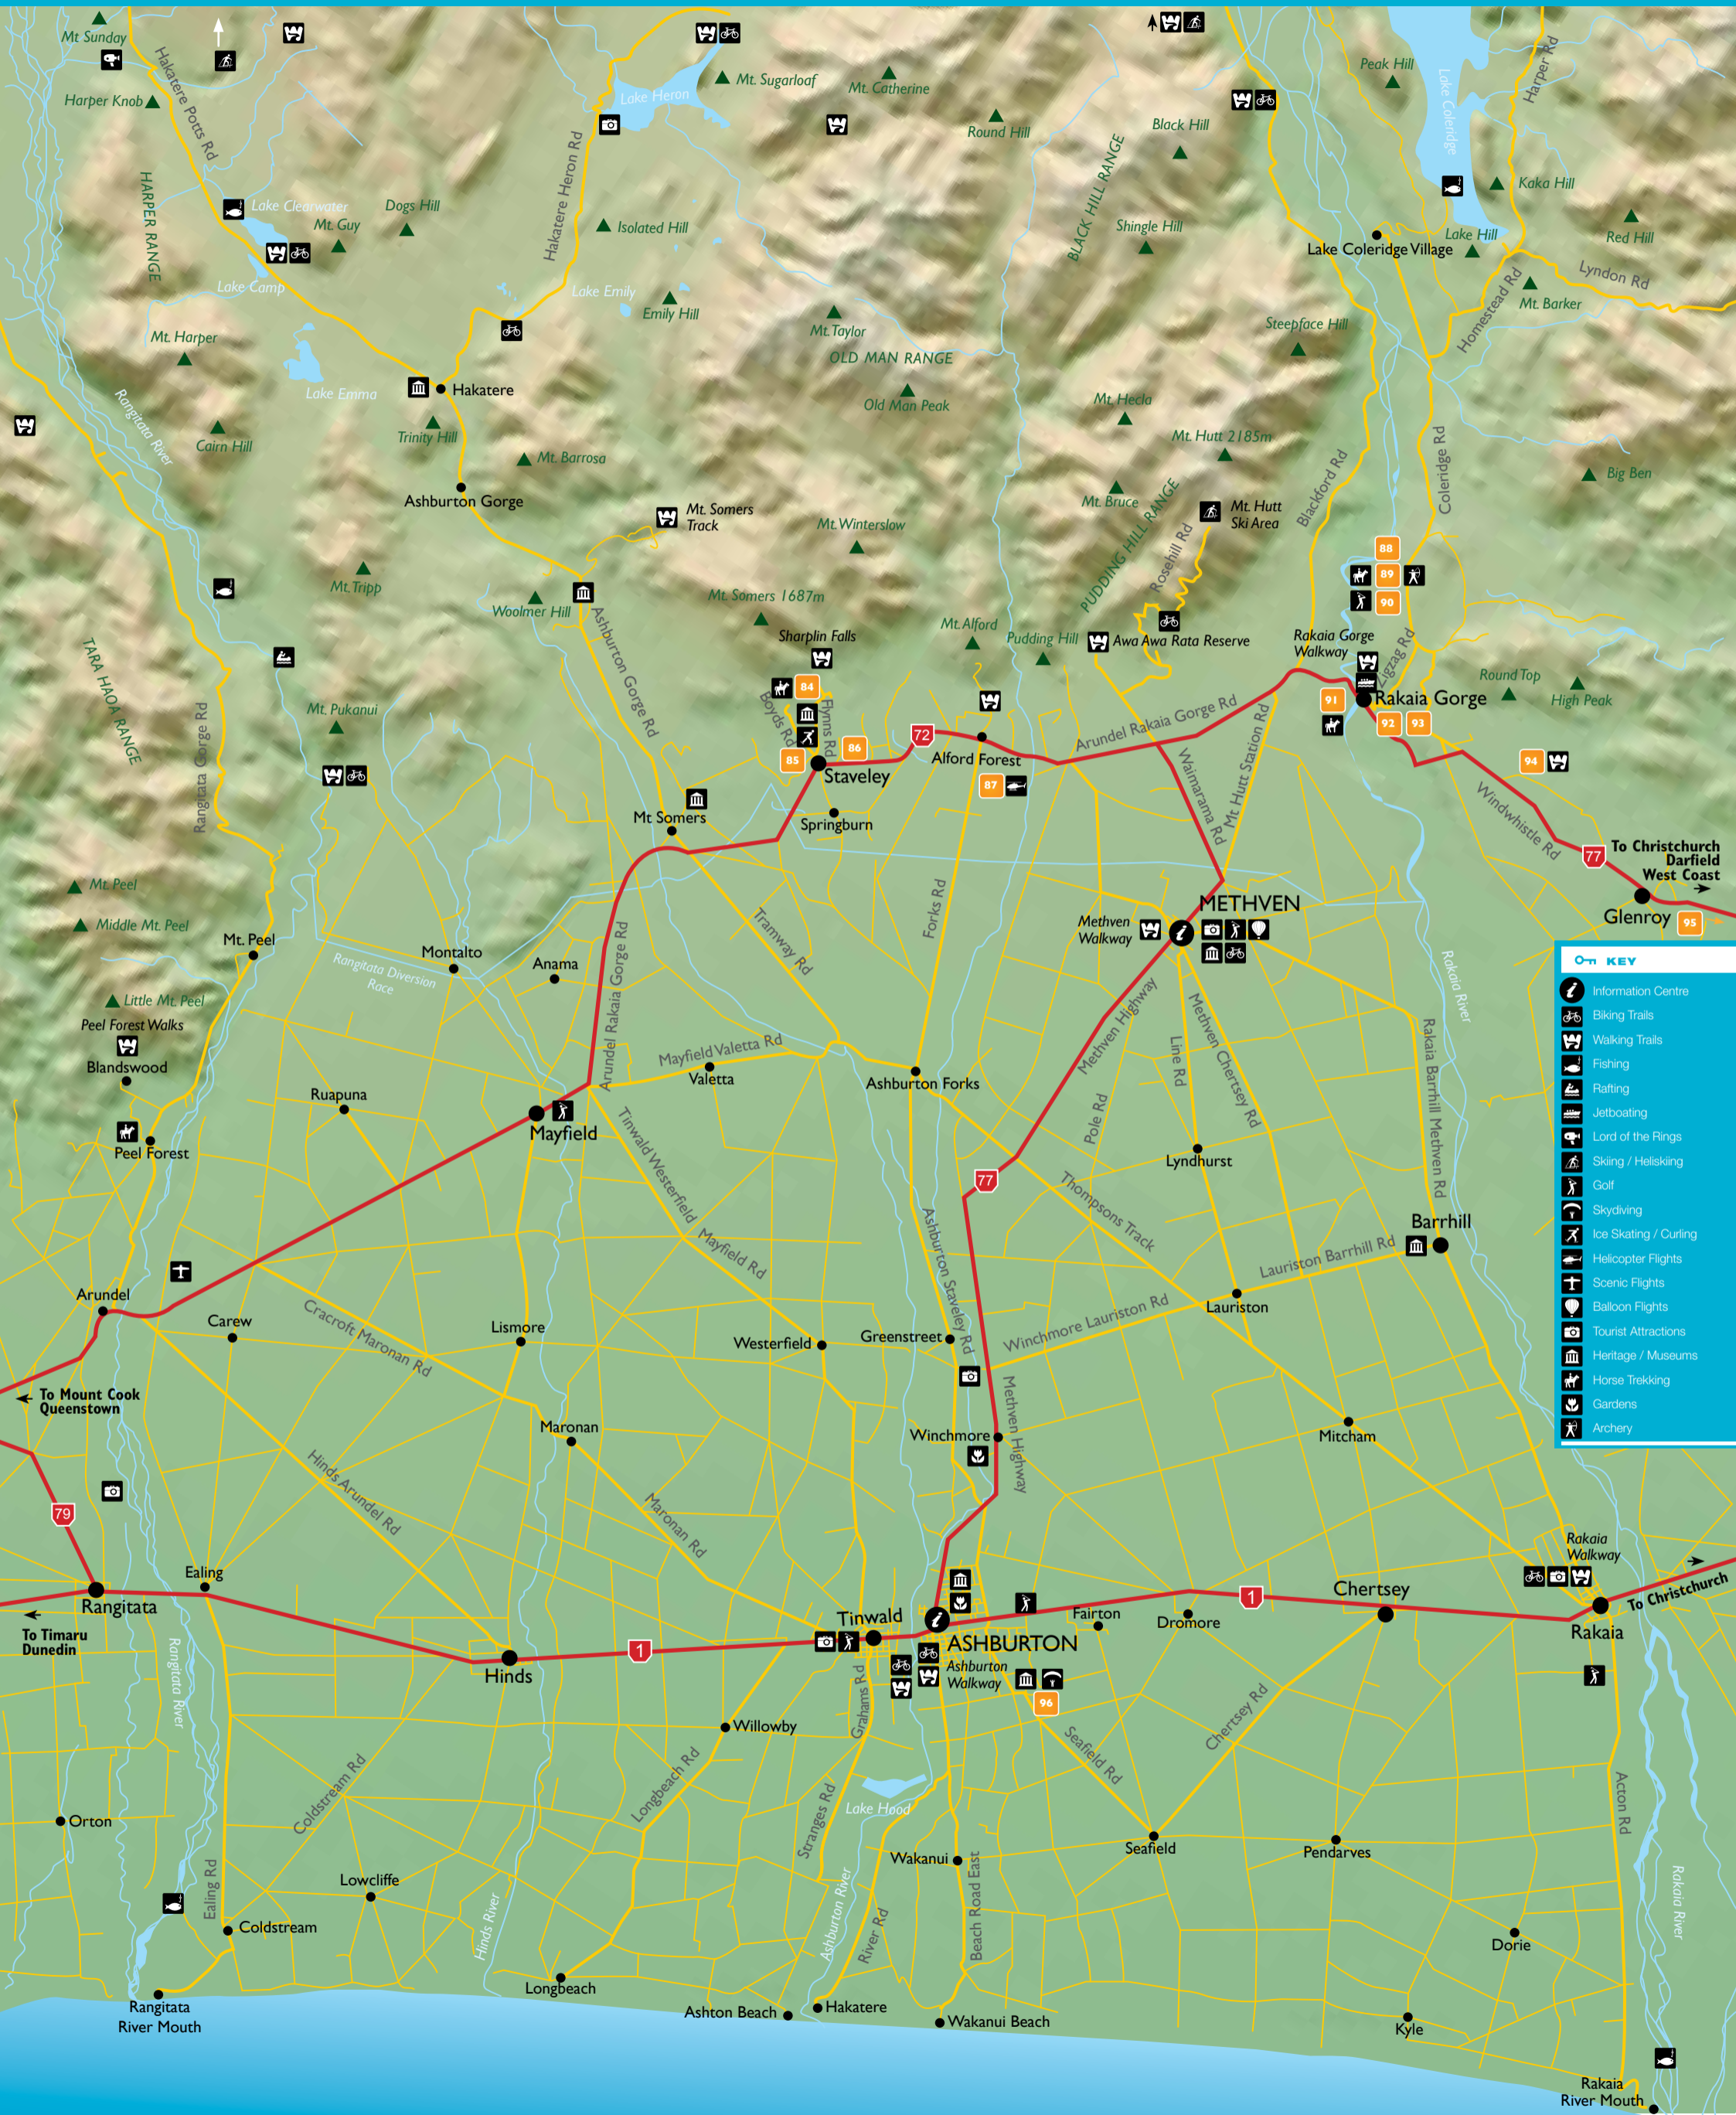

ASHBURTON DISTRICT MAP

- KEY**
- Information Centre
 - Biking Trails
 - Walking Trails
 - Fishing
 - Rafting
 - Jetboating
 - Lord of the Rings
 - Skiing / Heliskiing
 - Golf
 - Skydiving
 - Ice Skating / Curling
 - Helicopter Flights
 - Scenic Flights
 - Balloon Flights
 - Tourist Attractions
 - Heritage / Museums
 - Horse Trekking
 - Gardens
 - Archery