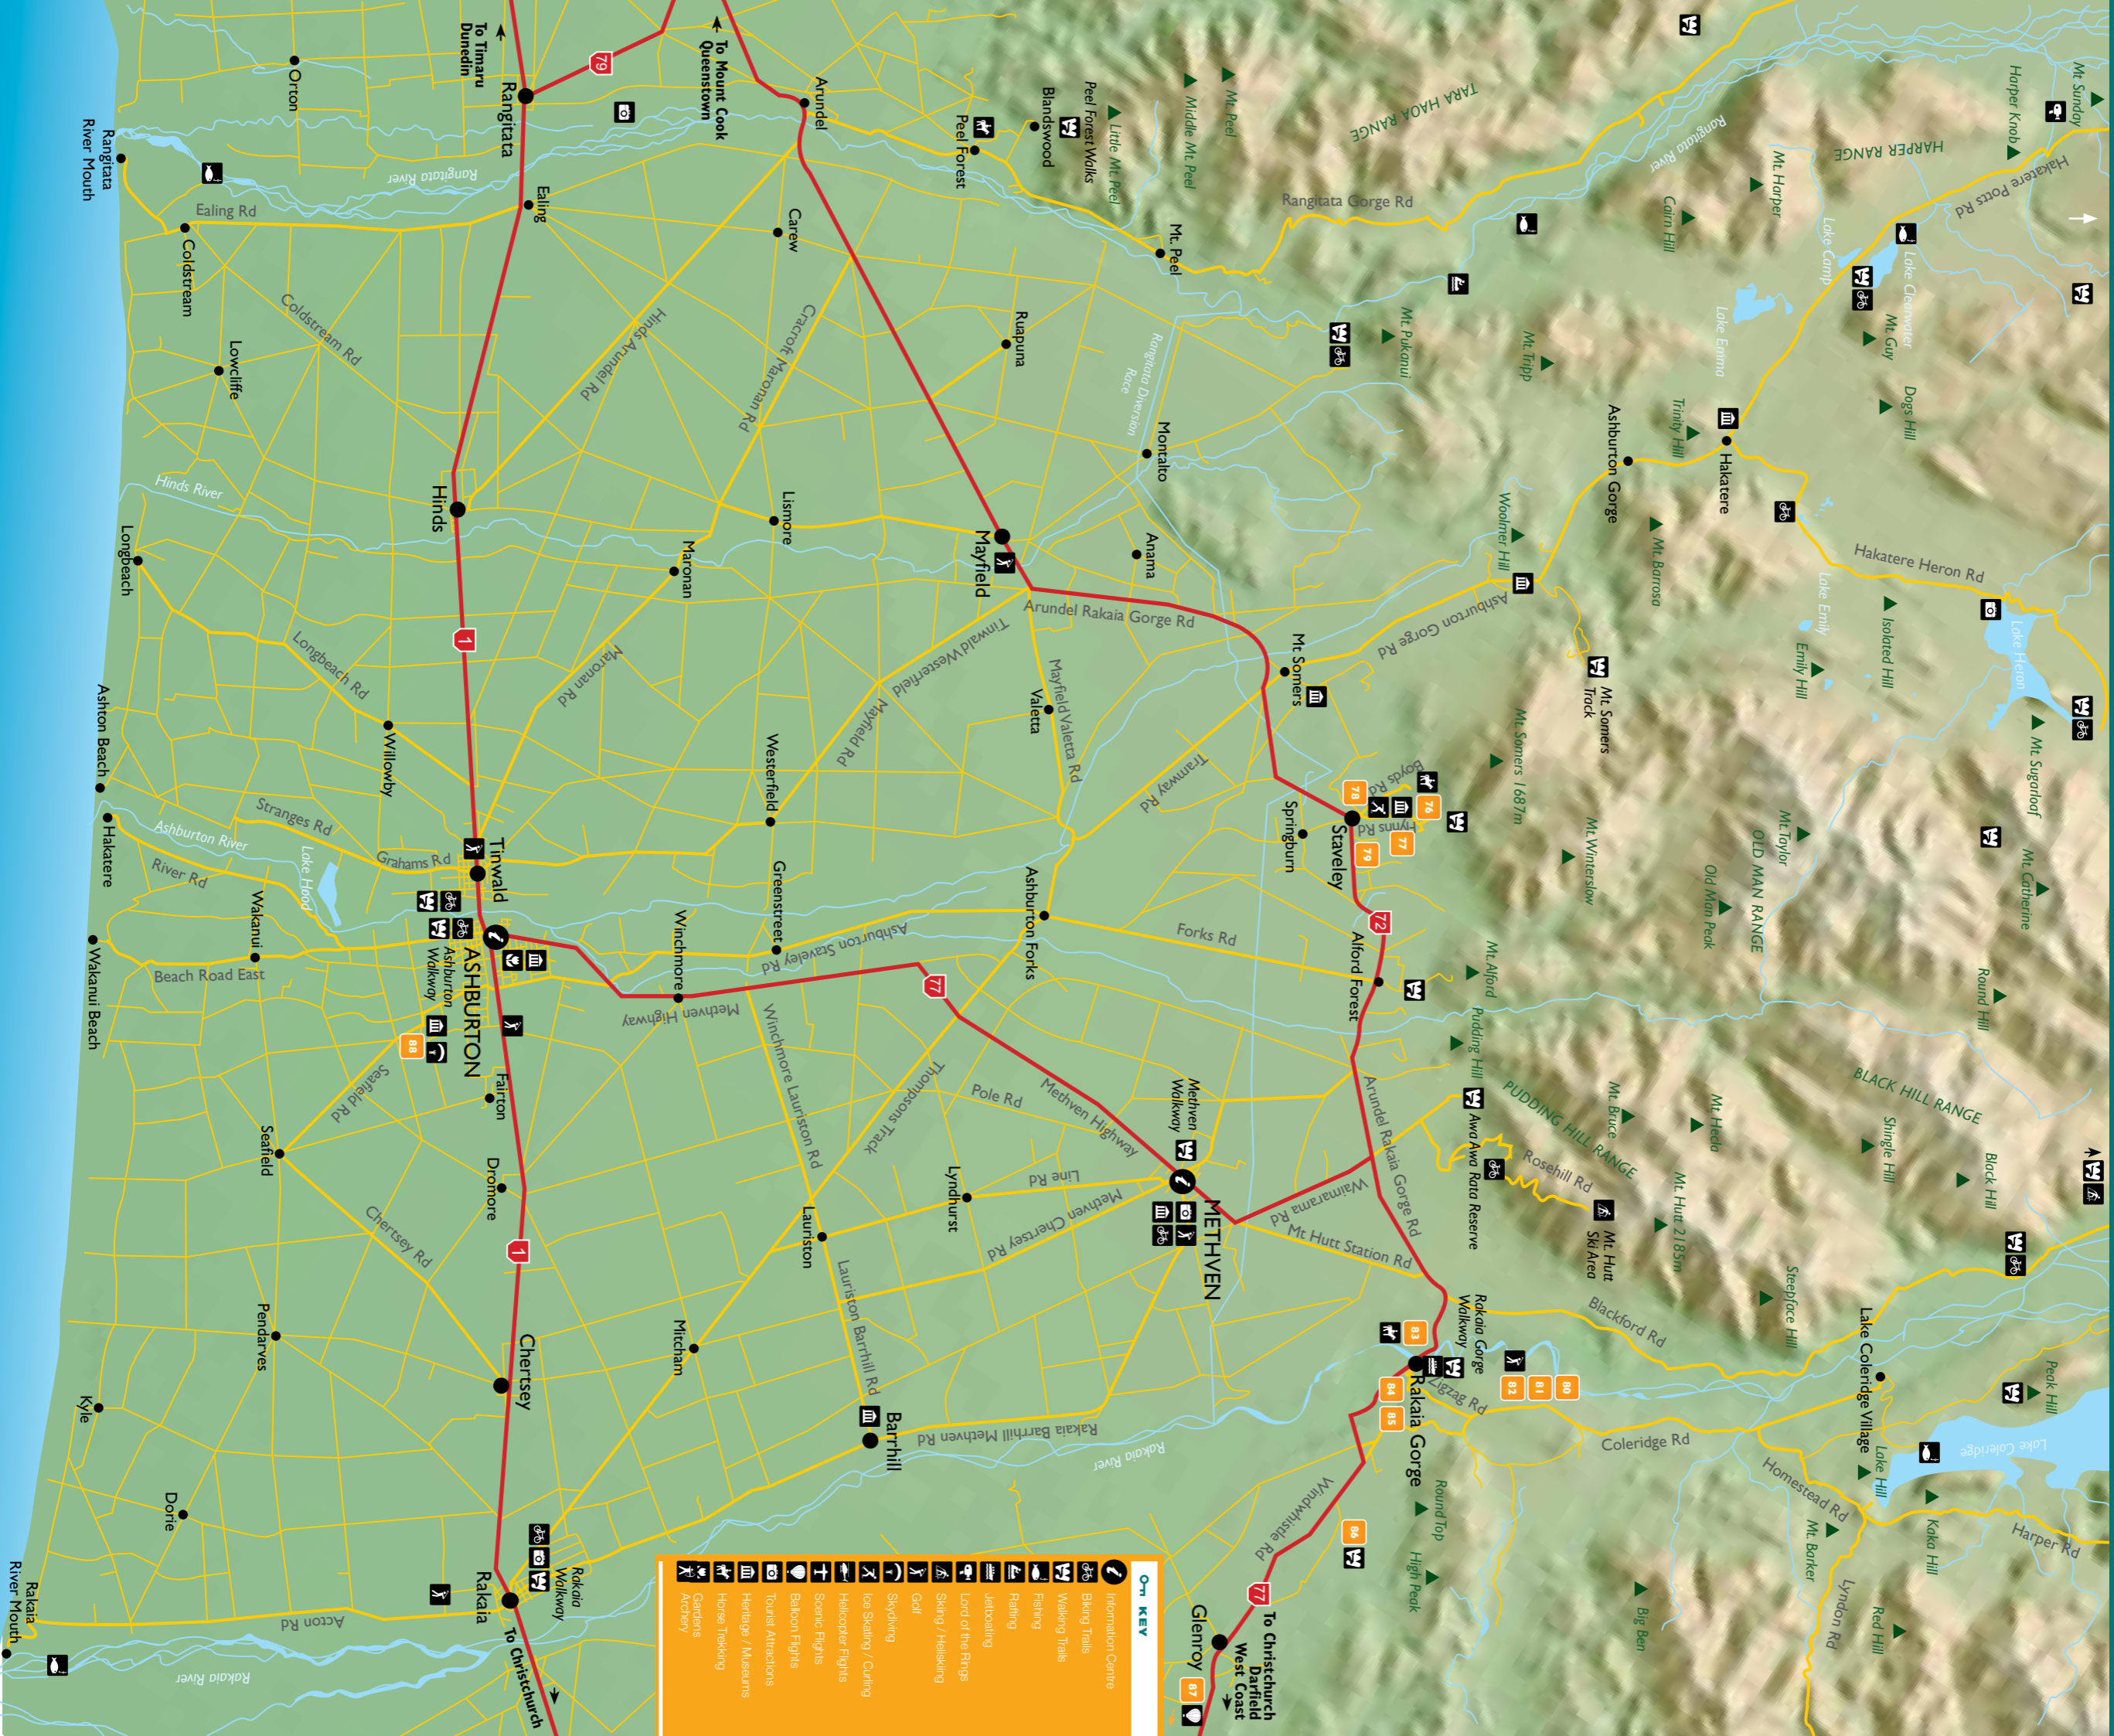

# ASHBURTON DISTRICT MAP

- ON KEY**
- Information Centre
  - Biking Trails
  - Walking Trails
  - Fishing
  - Rafting
  - Jetboating
  - Lord of the Rings
  - Skiing / Heliskiing
  - Golf
  - Skiing
  - Ice Skating / Curling
  - Helicopter Flights
  - Scenic Flights
  - Balloon Flights
  - Tourist Attractions
  - Heritage / Museums
  - Horse Trekking
  - Gardens
  - Archery